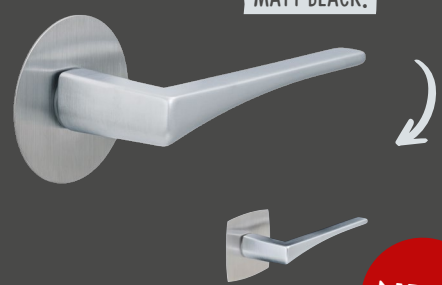

ALSO AVAILABLE IN
MATT BLACK.

Canberra FLATFIX

Handle: chrome-plated satin finish*
round FLATFIX rosette: matt stainless steel
rectangular rounded FLATFIX rosette:
matt stainless steel

NEW!