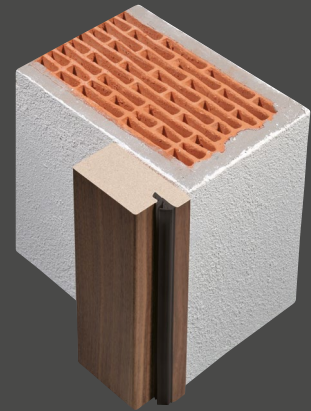

BM 45 PANEL FRAME
mounted on the wall in front of the embrasure