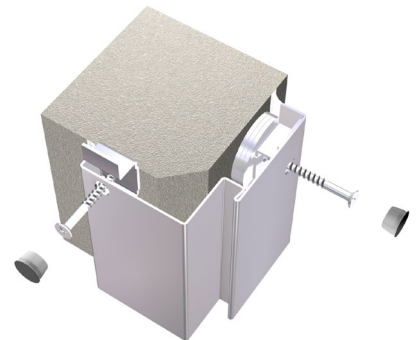

STEEL CASING 24 PROFILE
Corner casing
Retrofit (renovation)