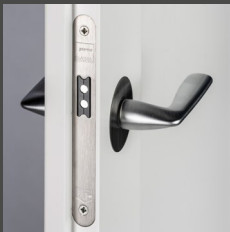

DANA BRAND SIGN

Our elegant brand sign in the door rebate signals premium quality.

MAGNETIC LATCH LOCK

Available with especially smooth closing – with the simple elegance of FLATFIX handles.

FLATFIX HANDLES