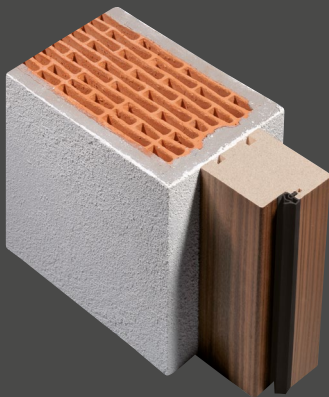

RST DOOR FRAME
fitted in the embrasure (any position)