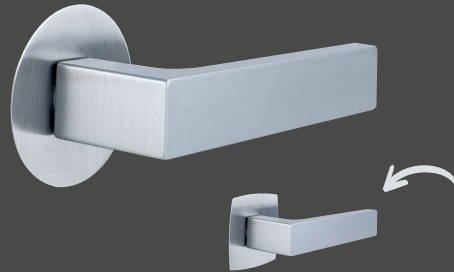

Nizza FLATFIX

Handle: stainless steel look (matt/anodised)
without inlay
round FLATFIX rosette: matt stainless steel
rectangular rounded FLATFIX rosette:
matt stainless steel

ALSO AVAILABLE IN
MATT BLACK.