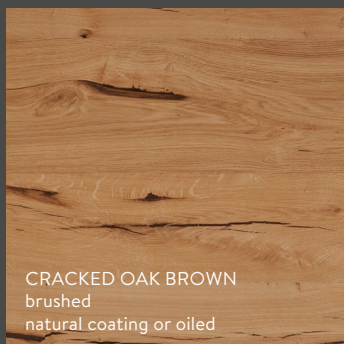

Choose from:

- Solid wood
- Wood veneer
- Brushed wood veneer – STRUKTURA
- Brushed wood veneer with natural cracks – STRUKTURA
- Brushed wood veneer, white oiled or varnished in white – STRUKTURA
- Wood veneer brushed and oiled brown or grey - STRUKTURA
- Partially textured varnished doors
- Varnished doors
- Glass (from p. 102)

SURFACE
SEE PAGE 98

STRUKTURA cracked rock

BRUSHED SOLID WOOD

SOLID KNOTTED SPRUCE
brushed
natural coating or oiled

WOOD THROUGH AND THROUGH

- FSC® and PEFC™ certified
- Traceable origin of the wood in all doors
- High-quality solid wood doors
- With striking knot-holes and grain
- For doors that tell stories

UNBRUSHED WOOD VENEER

BRUSHED WOOD VENEER – STRUKTURA

BRUSHED WOOD VENEER WITH NATURAL CRACKS – STRUKTURA

STRUKTURA SURFACES.

- Brushed for that special texture
- "Crack" surface: Natural cracks in the wood provide special highlights
- Oiled surfaces: Naturalness, for all the senses

Note: The colours of natural coating finishes differ from those of oiled surfaces.

BRUSHED WOOD VENEER, WHITE OILED OR VARNISHED IN WHITE – STRUKTURA

WOOD VENEER BRUSHED AND OILED BROWN OR GREY - STRUKTURA