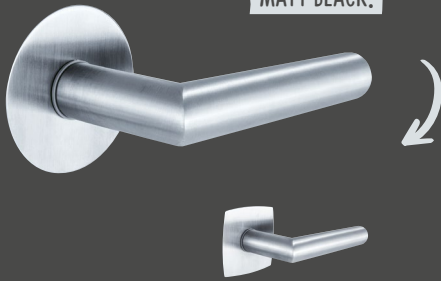

ALSO AVAILABLE IN
MATT BLACK.

Amsterdam FLATFIX

Door handle: matt stainless steel
round FLATFIX rosette: matt stainless steel
rectangular rounded FLATFIX rosette:
matt stainless steel