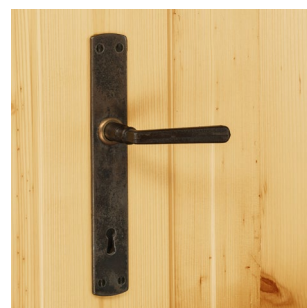

Length 1,025 mm

VISIBLE FITTINGS SUITABLE FOR SOLID WOOD DOORS

ELBOW DOOR LOCK

Surface: iron oiled

ELBOW DOOR LOCK

Surface: iron oiled

MONDSEE BACK PLATE

Surface: iron oiled