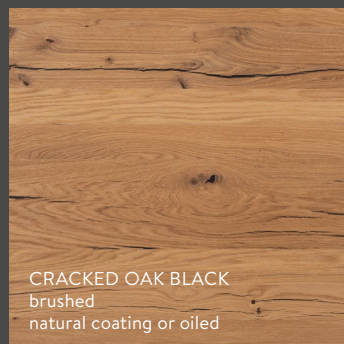

Choose from:

- Solid wood
- Wood veneer
- Brushed wood veneer – STRUKTURA
- Brushed wood veneer with natural cracks – STRUKTURA
- Brushed wood veneer, white oiled or varnished in white – STRUKTURA
- Wood veneer brushed and oiled brown or grey - STRUKTURA
- Partially textured varnished doors
- Varnished doors
- Glass (from p. 102)

SURFACE
SEE PAGE 98

STRUKTURA cracked rock

BRUSHED SOLID WOOD

SOLID KNOTTED SPRUCE
brushed
natural coating or oiled

WOOD THROUGH AND THROUGH

- FSC® and PEFC™ certified
- Traceable origin of the wood in all doors
- High-quality solid wood doors
- With striking knot-holes and grain
- For doors that tell stories

UNBRUSHED WOOD VENEER

BRUSHED WOOD VENEER – STRUKTURA

BRUSHED WOOD VENEER WITH NATURAL CRACKS – STRUKTURA

STRUKTURA SURFACES.

- Brushed for that special texture
- "Crack" surface: Natural cracks in the wood provide special highlights
- Oiled surfaces: Naturalness, for all the senses

Note: The colours of natural coating finishes differ from those of oiled surfaces.

BRUSHED WOOD VENEER, WHITE OILED OR VARNISHED IN WHITE – STRUKTURA

WOOD VENEER BRUSHED AND OILED BROWN OR GREY - STRUKTURA