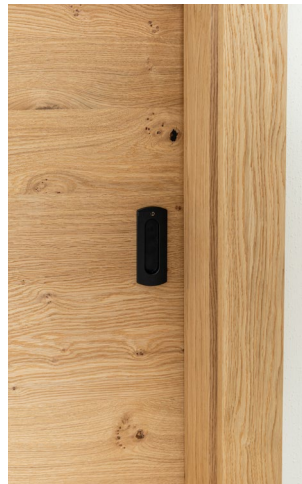

OPEN. TO.

[DANA.AT/REFERENCES](https://dana.at/references)