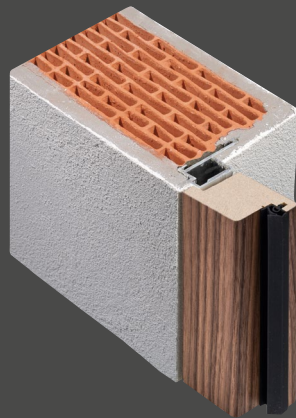

S-INTERIOR 46 DOOR FRAME
fitted in the embrasure with aluminium subframe