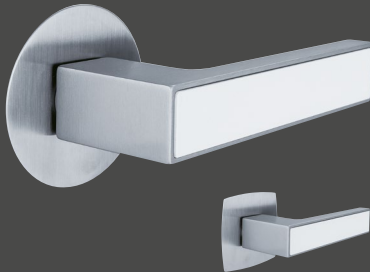

Nizza FLATFIX

Door handle: stainless steel look (matt/anodised)
inlay similar to matt white RAL9016
round FLATFIX rosette: matt stainless steel
rectangular rounded FLATFIX rosette:
matt stainless steel