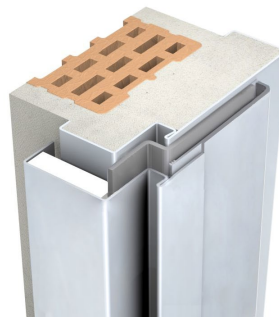

STEEL CASING 64 PROFILE
Two-piece corner casing
Retrofit (renovation)