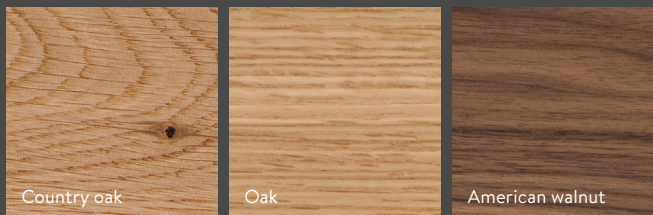

THE ART OF CONTRAST.

Inlays in warm wood shades on plain white.

INLAYS FOR METEOR S AND METEOR Q

METEOR-S
Matt white
Insert country oak natural coating