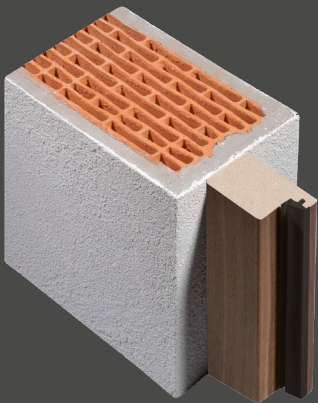

STEEL CASING 64 PROFILE
Two-piece corner casing
Retrofit (renovation)

STEEL CASING 24 PROFILE
Corner casing
Retrofit (renovation)

PANEL FRAME, DOOR FRAME & PLANO CASING

A real variety of door frames.

These versions are **installed on the finished plastered wall** - with subframe if required. This can be installed **during the construction phase**. This makes it easy to fit the frame later on. Choose **any position in the embrasure**. **Panel frames** can also be installed **on the wall in front of the embrasure** - to ensure maximum clearance as well as stunning looks.