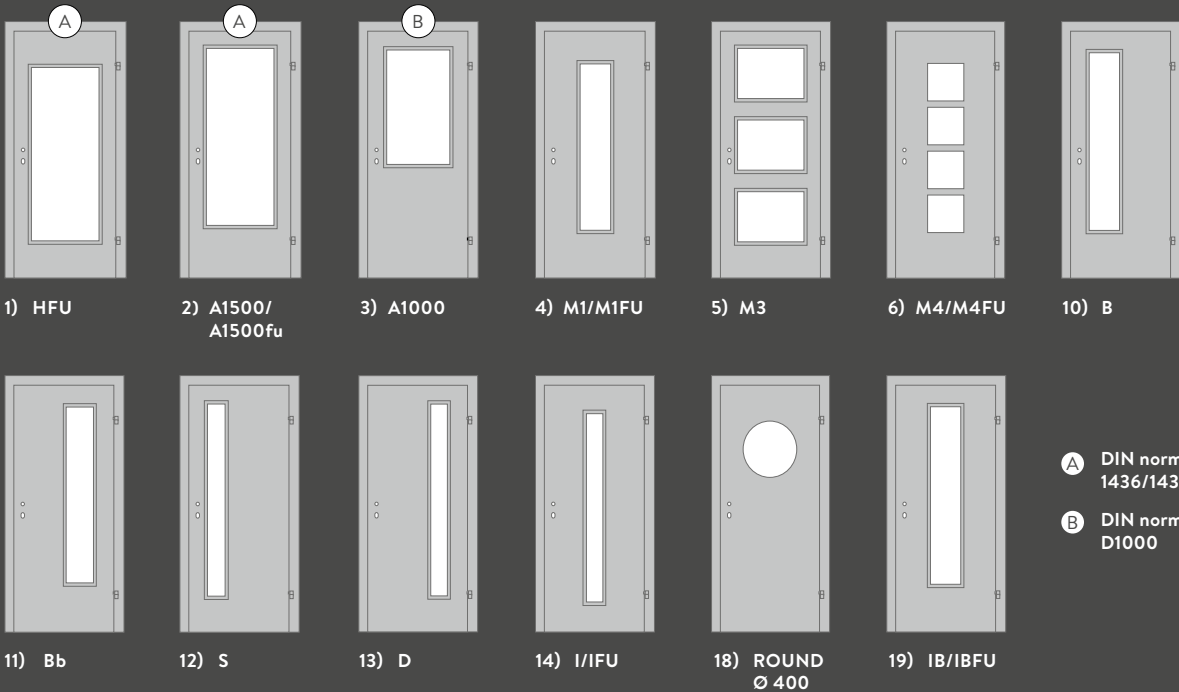

- Float glass

MIRASTAR
Effect glass,
mirrored on both sides
Version: GT

DISCOVER OUR WIDE
RANGE OF GLASS CUTOUTS

on the following page.

The range of glass cutouts at DANA turns your door into a very special feature. Also available flush with the door panel, simply choose the shape you like best. Your choice of glass cutout will be inserted in the door without any visible fittings or mountings.

Not shown:
the wide range of glass cutouts available
for DANA style and solid wood doors.
More information is available from your
DANA sales partner.

FLATFIX HANDLES ARE DIFFERENT.

Embrace a whole new world of minimalism.