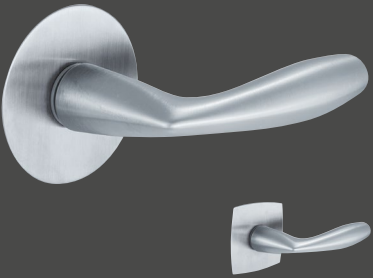

Vitoria FLATFIX

Door handle: chrome-plated satin finish*
round FLATFIX rosette: matt stainless steel
rectangular rounded FLATFIX rosette:
matt stainless steel