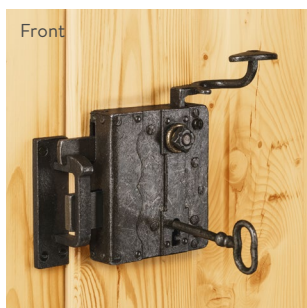

Length 1,025 mm

VISIBLE FITTINGS SUITABLE FOR SOLID WOOD DOORS

ELBOW DOOR LOCK

Surface: iron oiled

ELBOW DOOR LOCK

Surface: iron oiled

MONDSEE BACK PLATE

Surface: iron oiled