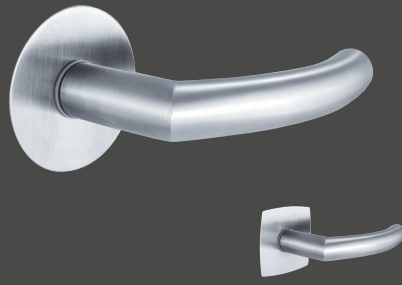

Trondheim FLATFIX

Door handle: matt stainless steel
round FLATFIX rosette: matt stainless steel
rectangular rounded FLATFIX rosette:
matt stainless steel