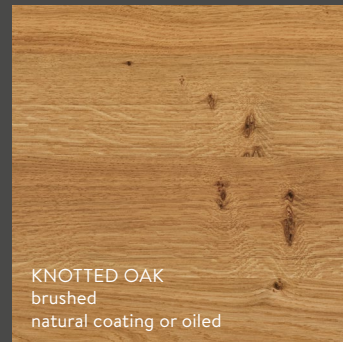

Choose from:

- Solid wood
- Wood veneer
- Brushed wood veneer – STRUKTURA
- Brushed wood veneer with natural cracks – STRUKTURA
- Brushed wood veneer, white oiled or varnished in white – STRUKTURA
- Wood veneer brushed and oiled brown or grey - STRUKTURA
- Partially textured varnished doors
- Varnished doors
- Glass (from p. 102)

SURFACE
SEE PAGE 98

STRUKTURA cracked rock

BRUSHED SOLID WOOD

SOLID KNOTTED SPRUCE
brushed
natural coating or oiled

WOOD THROUGH AND THROUGH

- FSC® and PEFC™ certified
- Traceable origin of the wood in all doors
- High-quality solid wood doors
- With striking knot-holes and grain
- For doors that tell stories

UNBRUSHED WOOD VENEER

BRUSHED WOOD VENEER – STRUKTURA

BRUSHED WOOD VENEER WITH NATURAL CRACKS – STRUKTURA

STRUKTURA SURFACES.

- Brushed for that special texture
- "Crack" surface: Natural cracks in the wood provide special highlights
- Oiled surfaces: Naturalness, for all the senses

Note: The colours of natural coating finishes differ from those of oiled surfaces.

BRUSHED WOOD VENEER, WHITE OILED OR VARNISHED IN WHITE – STRUKTURA

WOOD VENEER BRUSHED AND OILED BROWN OR GREY - STRUKTURA