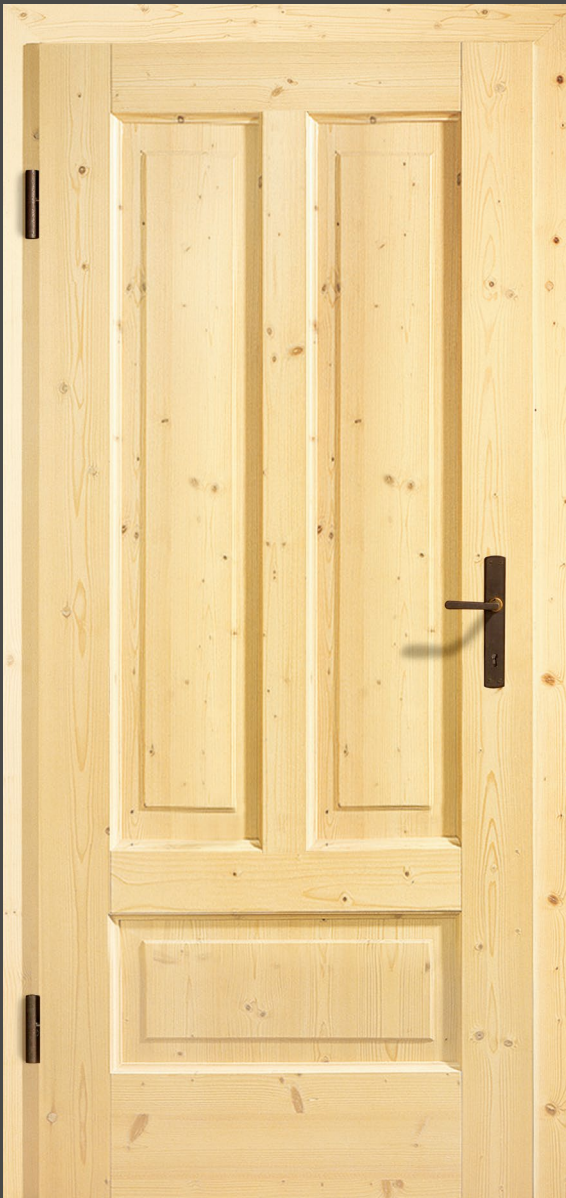

THE FULL BEAUTY OF WOOD.

Solid wood doors of elegant spruce.

MÜRZ
Solid knotted spruce
brushed
natural coating or oiled