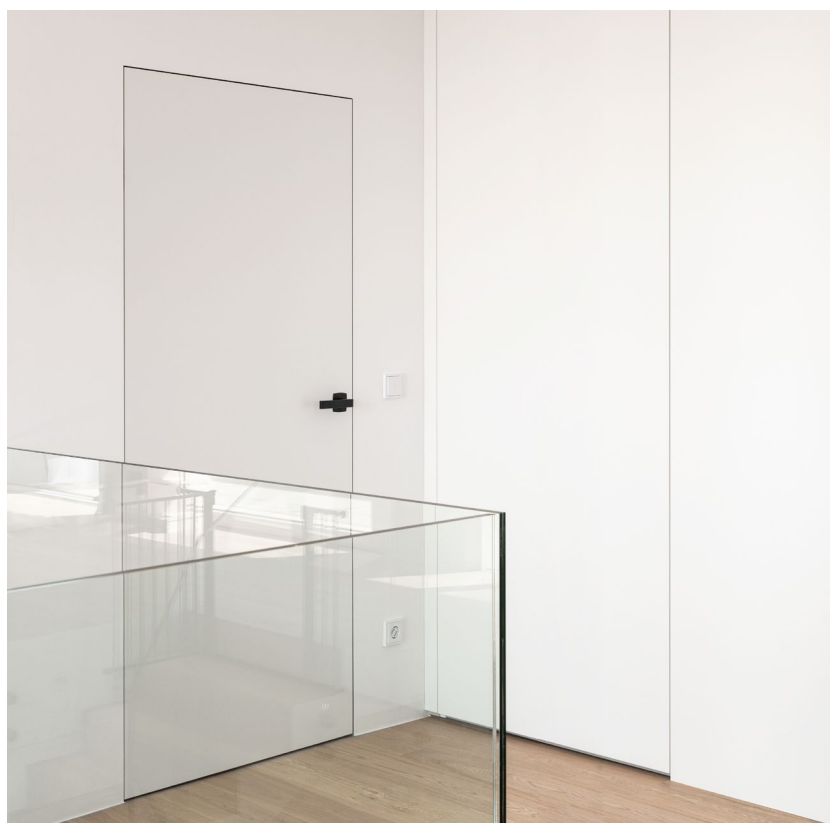

OPEN. TO.

[DANA.AT/REFERENCES](https://dana.at/references)