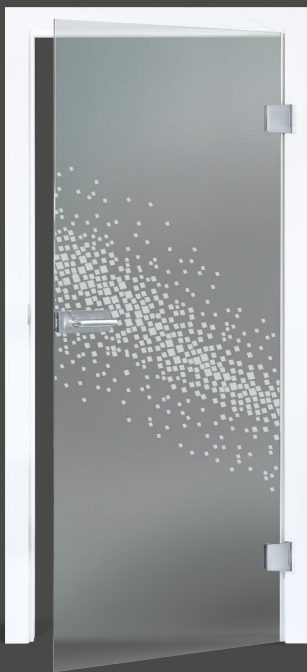

DELI
also possible in white glass
Version: GT

- Float glass or satin finish glass
- Laser technique

COSMIC
also possible in white glass
Version: GT

- Float glass or satin finish glass
- Laser technique

LINADUA
only possible in white glass
double-side 3D effect
Versions: GT, GA, CHARISMA

- Float glass