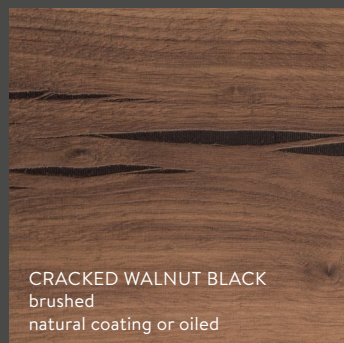

Choose from:

- Solid wood
- Wood veneer
- Brushed wood veneer – STRUKTURA
- Brushed wood veneer with natural cracks – STRUKTURA
- Brushed wood veneer, white oiled or varnished in white – STRUKTURA
- Wood veneer brushed and oiled brown or grey - STRUKTURA
- Partially textured varnished doors
- Varnished doors
- Glass (from p. 102)

SURFACE
SEE PAGE 98

STRUKTURA cracked rock

BRUSHED SOLID WOOD

SOLID KNOTTED SPRUCE
brushed
natural coating or oiled

WOOD THROUGH AND THROUGH

- FSC® and PEFC™ certified
- Traceable origin of the wood in all doors
- High-quality solid wood doors
- With striking knot-holes and grain
- For doors that tell stories

UNBRUSHED WOOD VENEER

BRUSHED WOOD VENEER – STRUKTURA

BRUSHED WOOD VENEER WITH NATURAL CRACKS – STRUKTURA

STRUKTURA SURFACES.

- Brushed for that special texture
- "Crack" surface: Natural cracks in the wood provide special highlights
- Oiled surfaces: Naturalness, for all the senses

Note: The colours of natural coating finishes differ from those of oiled surfaces.

BRUSHED WOOD VENEER, WHITE OILED OR VARNISHED IN WHITE – STRUKTURA

WOOD VENEER BRUSHED AND OILED BROWN OR GREY - STRUKTURA