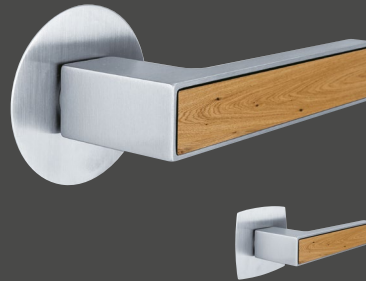

Nizza FLATFIX

Door handle: stainless steel look (matt/anodised)
inlay knotted oak
round FLATFIX rosette: matt stainless steel
rectangular rounded FLATFIX rosette:
matt stainless steel