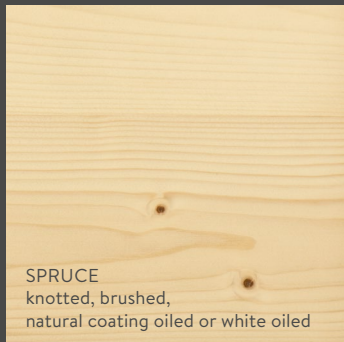

BRUSHED WOOD VENEER – STRUKTURA