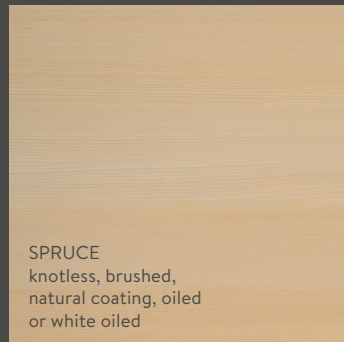

BRUSHED WOOD VENEER – STRUKTURA