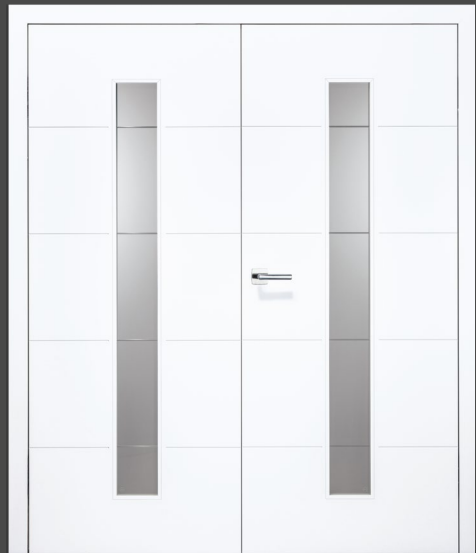

DOUBLE-LEAF DOOR
Modul version with concealed hinges and IFU glass cutouts with glass MOTIV 340