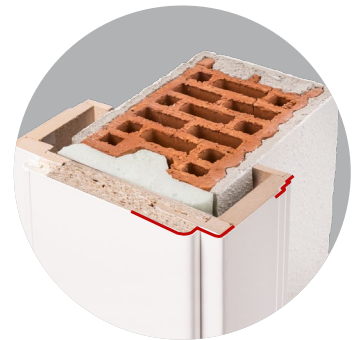

GEOMETRY OF THE Z-AUDIENZ

with rounded edges and two rebates on the casing (visible width 75 mm)