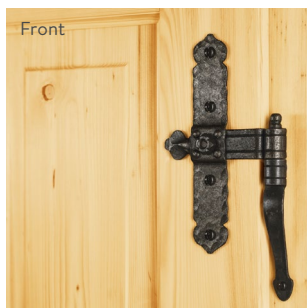

VINTAGE HINGE

Surface: iron oiled