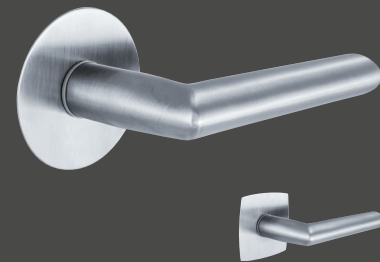

Bergen FLATFIX

Door handle: chrome-plated / aluminium-steel
round FLATFIX rosette: matt stainless steel
rectangular rounded FLATFIX rosette:
matt stainless steel

Stockholm FLATFIX

Door handle: matt stainless steel
round FLATFIX rosette: matt stainless steel
rectangular rounded FLATFIX rosette:
matt stainless steel